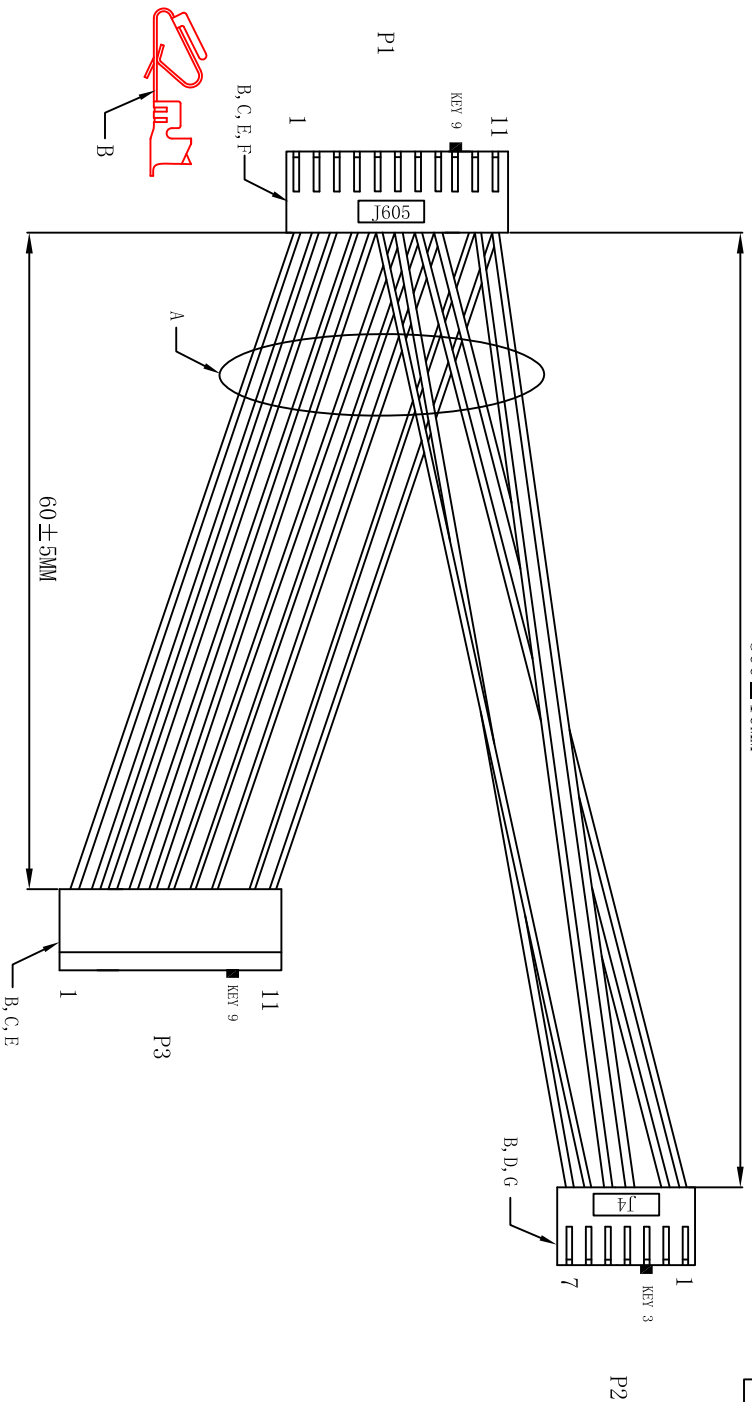

ROHS

300 ± 10MM

1* individual zip
or poly bag 100*200MM

PIN WIRING

P1, 1	WHITE	P3, 1
P1, 2	BLACK	P3, 2
P1, 3	WHITE	P3, 3
P1, 4	BLACK	P3, 4
P1, 5	WHITE	P3, 5
P1, 6	BLACK	P3, 6
P1, 7	WHITE	P3, 7
P1, 8	BLACK	P3, 8
P1, 10	WHITE	P3, 10
P1, 11	BLACK	P3, 11
		P2, 4

1. 100% open & short & miswire testing
2. All material are ROHS compliant

G	LABEL	J4	IPCS
F	LABEL	J605	IPCS
E	KEY	MLX 15-04-0219 (equivalent)	3PCS
D	HOUSING	MLX 3. 96-7P (equivalent)	IPCS
C	HOUSING	MLX 3. 96-11P (equivalent)	2PCS
B	TERMINAL	MLX 3. 96-T (equivalent) A3961-TB	26PCS
A	WIRE	ULL1028 20AWG WHITE*8 BLACK*8	16PCS
NO.	Product name	Specification	Q' TY Remark
1	1	2	3

5

4

3

2

1

5

4

3